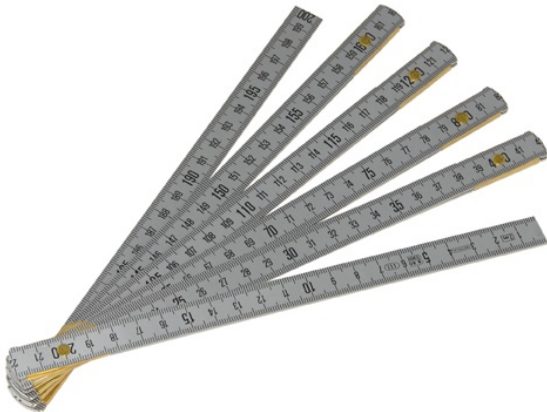

Technical sheet

Ref. 155572

Duralumin folding ruler

Folding rulers are carpenters' preferred tools for taking measurements in framework because of their rigidity and small size.

FEATURES

Semi-rigid to flatten the surface.

SPECIFICATIONS

Lenght (mm)	2360
Width (mm)	15
Height (mm)	2
Weight (kg)	0,159

Technical description

Metal finish: anti-corrosion aluminium
Length 2 m, 10 scales: better rigidity

Actions : To measure

Trades : Slate / Framework / Waterproofing / Metal / Tile